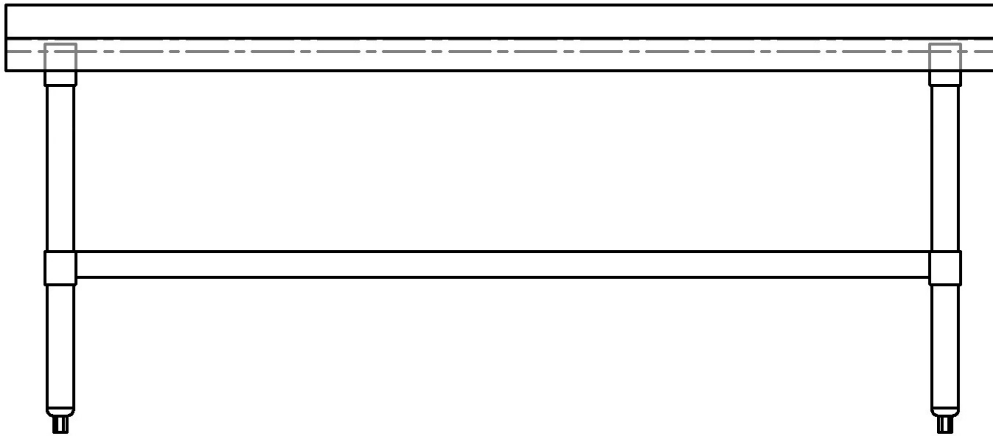

EQUIPMENT STAND

ECONOMY Series - 2" turn up on left-rear-right sides - UNDERSHELF Style