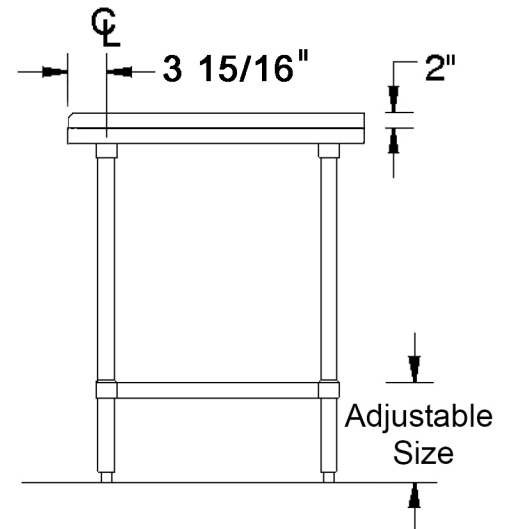

STAINLESS STEEL

EQUIPMENT STAND

PREMIUM Series - 2" turn up on left-rear-right sides - UNDERSHELF Style

Units 7 ft. and larger are furnished with six (6) legs

Manufactured in Mexico-China-Brazil-USA-Bahrain
Kitchen Hoods - HVAC - Tables - Chairs -
Sourcing - Glassware - Restaurant Decor Packages

Brent Gilbertson Mobile: 678-361-5559
Managing Partner / Founder Brent@BuyDirectFromSuppliers.com

Square Side Edges