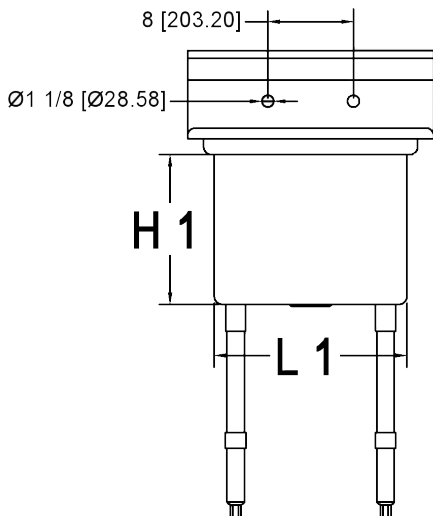

STAINLESS STEEL COMPARTMENT SINKS

COMPARTMENTS (WITHOUT DRAIN BOARD)