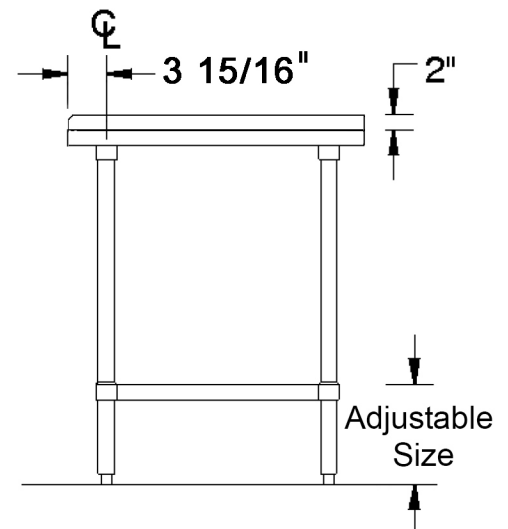

Units 7 ft. and larger are furnished with six (6) legs