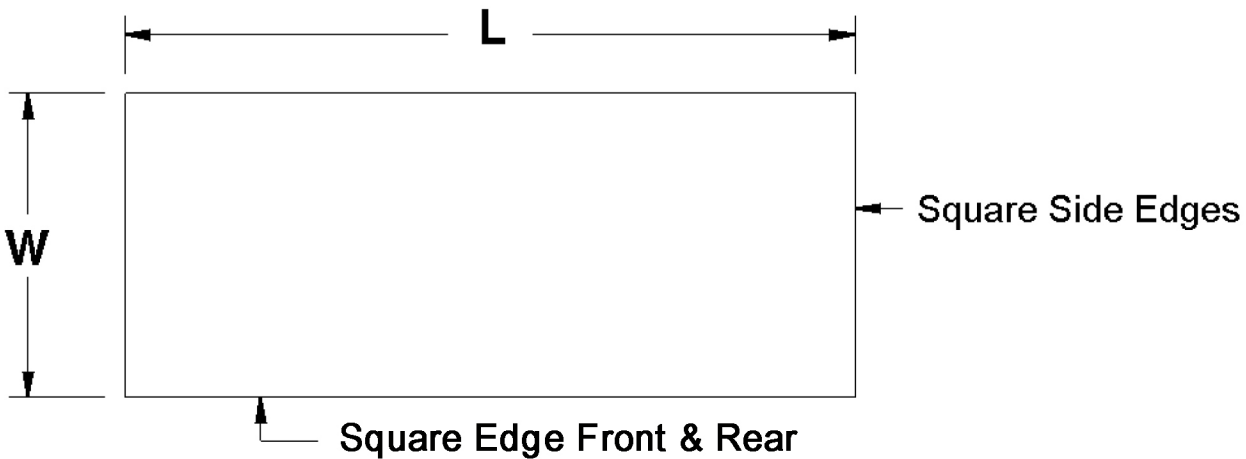

PROCUREMENT SERVICES FROM
BDFS
BuyDirectFromSuppliers.com
Manufactured in Mexico-China-Brazil-USA-Bahrain
Kitchen Hoods - HVAC - Tables - Chairs -
Sourcing - Glassware - Restaurant Decor Packages

Brent Gilbertson Mobile: 678-361-5559
Managing Partner / Founder Brent@BuyDirectFromSuppliers.com

Units 7 ft. and larger are furnished with six (6) legs