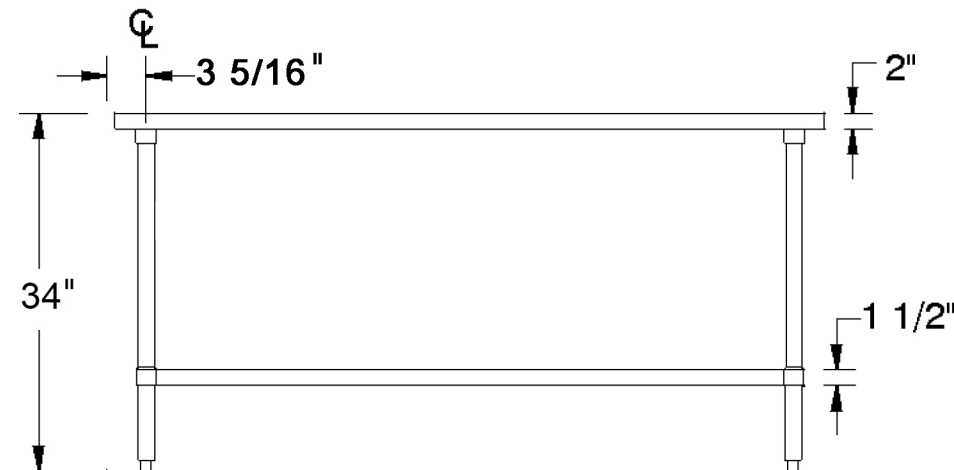

Manufactured in Mexico-China-Brazil-USA-Bahrain
Kitchen Hoods - HVAC - Tables - Chairs -
Sourcing - Glassware - Restaurant Decor Packages

Brent Gilbertson Mobile: 678-361-5559
Managing Partner / Founder Brent@BuyDirectFromSuppliers.com

Units 7 ft. and larger are furnished with six (6) legs