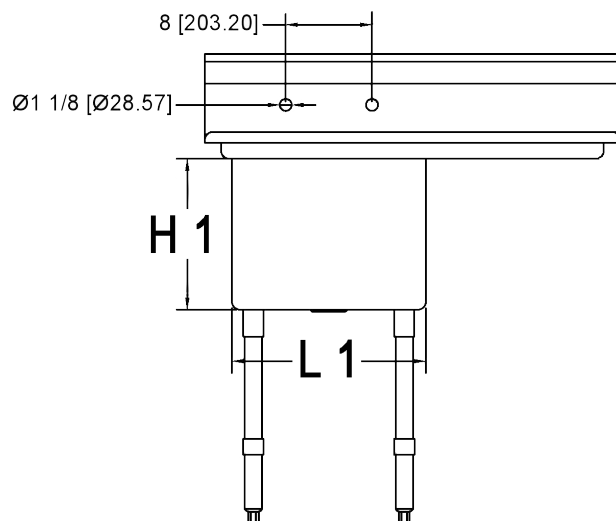

COMPARTMENTS (WITH LEFT OR RIGHT DRAIN BOARD)