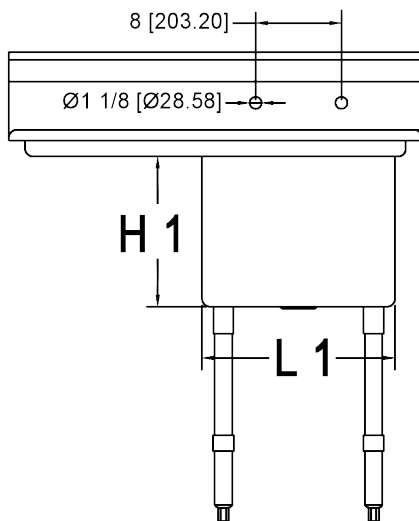

COMPARTMENTS (WITH LEFT OR RIGHT DRAIN BOARD)