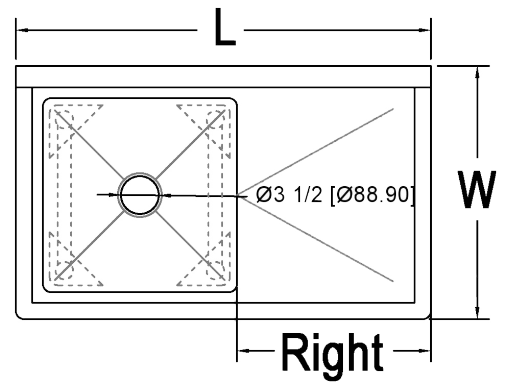

COMPARTMENTS (WITH LEFT OR RIGHT DRAIN BOARD)