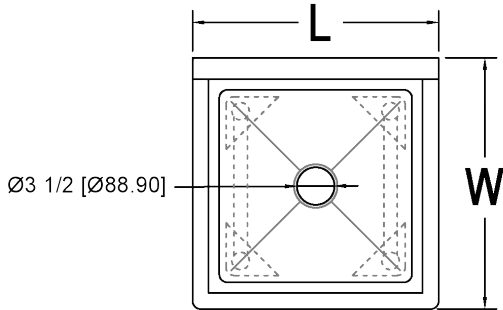

STAINLESS STEEL COMPARTMENT SINKS

COMPARTMENTS (WITHOUT DRAIN BOARD)