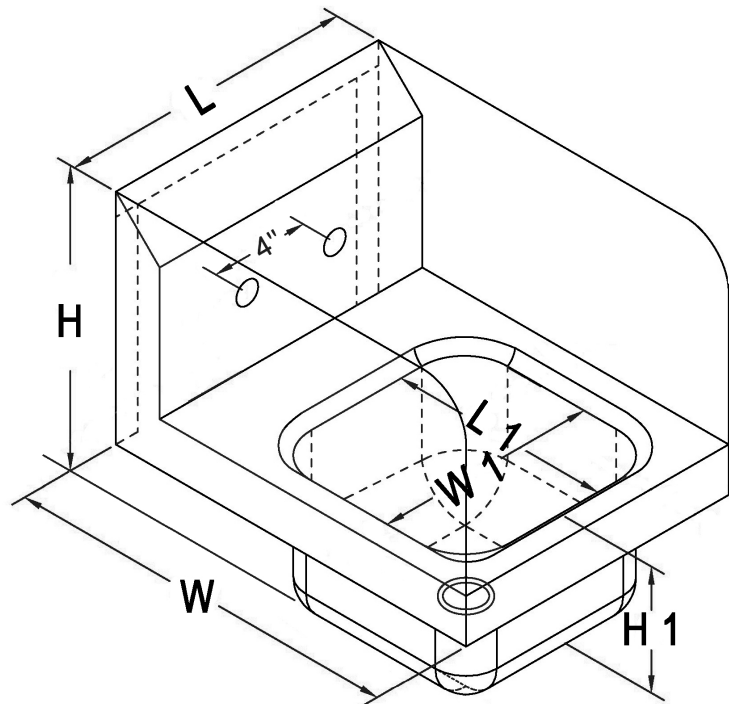

STAINLESS STEEL

HAND SINKS WITH SIDE SPLASHES

FEATURES:

- 20GA.304S/S space saver hand sink with drawn bowl
- 18GA.304S/S wall mounted clip
- 18GA.304S/S side splashes
- 4" centers, 3-1/2" gooseneck spout faucet, no lead, included
- 1.5" drain basket included, carton box packing

Item #: _____ *Qty #:* _____
Model #: _____
Project #: _____

Model#	Description	Ga	Overall Size			Bowl Size		
			W	L	H	W1	L1	H1
BRSPHS-1216	20GA.304S/S Hand Sink	20	16"	12"	13"	9"	9"	5"
BRSPHS-1615	20GA.304S/S Hand Sink	20	15"	15-3/4"	13"	12-3/4"	10"	5"
BNPHS-1715	20GA.304S/S Hand Sink	20	15-3/8"	17"	13-1/2"	14"	10"	5"