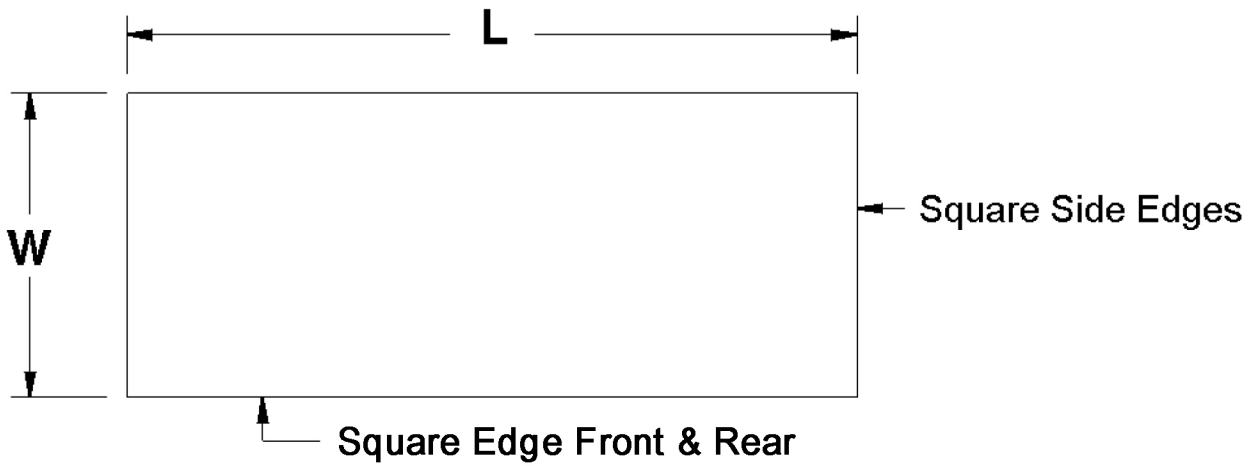

STAINLESS STEEL

EQUIPMENT STAND

ECONOMY Series - 2" turn up on left-rear-right sides - UNDERSHELF Style

Units 7 ft. and larger are furnished with six (6) legs

**STAINLESS STEEL
WORK TABLES**

ECONOMY Series - FlatTop - UNDERSHELF Style