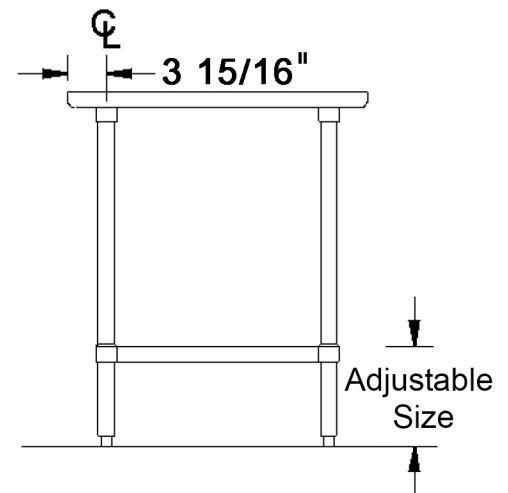

Manufactured in Mexico-China-Brazil-USA-Bahrain
Kitchen Hoods - HVAC - Tables - Chairs -
Sourcing - Glassware - Restaurant Decor Packages

Brent Gilbertson Mobile: 678-361-5559
Managing Partner / Founder Brent@BuyDirectFromSuppliers.com

Units 7 ft. and larger are furnished with six (6) legs