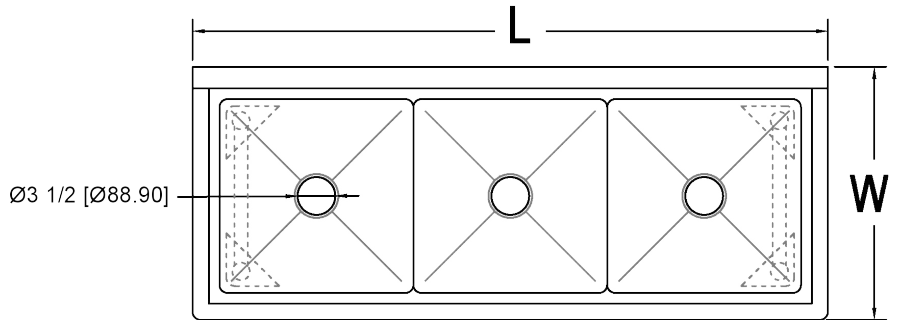

STAINLESS STEEL COMPARTMENT SINKS

COMPARTMENTS (WITHOUT DRAIN BOARD)