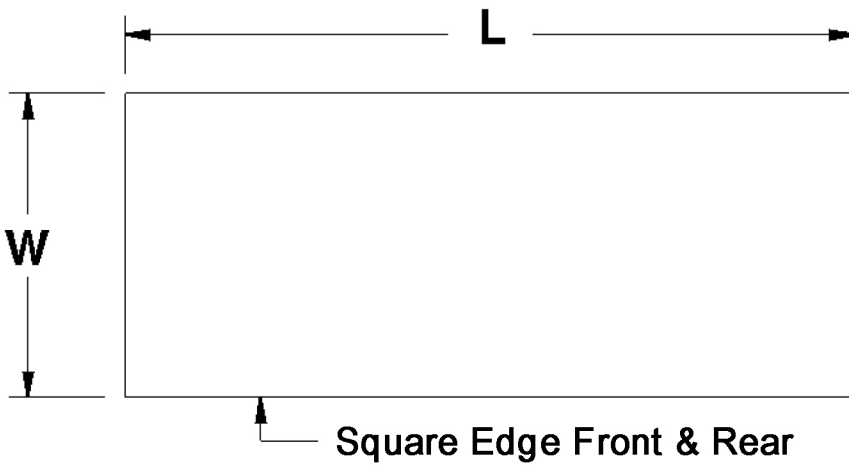

Units 7 ft. and larger are furnished with six (6) legs

Manufactured in Mexico-China-Brazil-USA-Bahrain
Kitchen Hoods - HVAC - Tables - Chairs -
Sourcing - Glassware - Restaurant Decor Packages

Brent Gilbertson Mobile: 678-361-5559
Managing Partner / Founder Brent@BuyDirectFromSuppliers.com

Square Side Edges