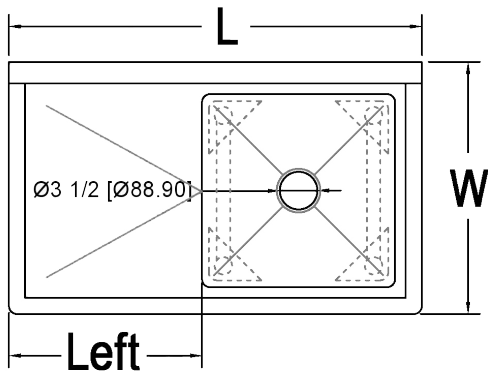

COMPARTMENTS (WITH LEFT OR RIGHT DRAIN BOARD)