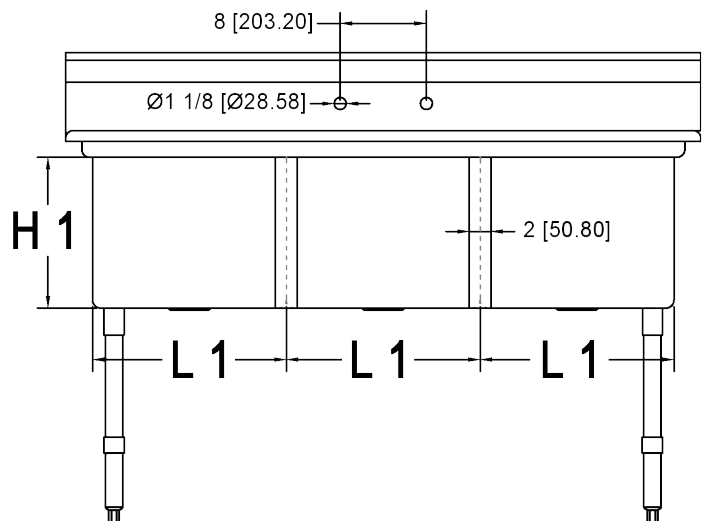

STAINLESS STEEL COMPARTMENT SINKS

COMPARTMENTS (WITHOUT DRAIN BOARD)