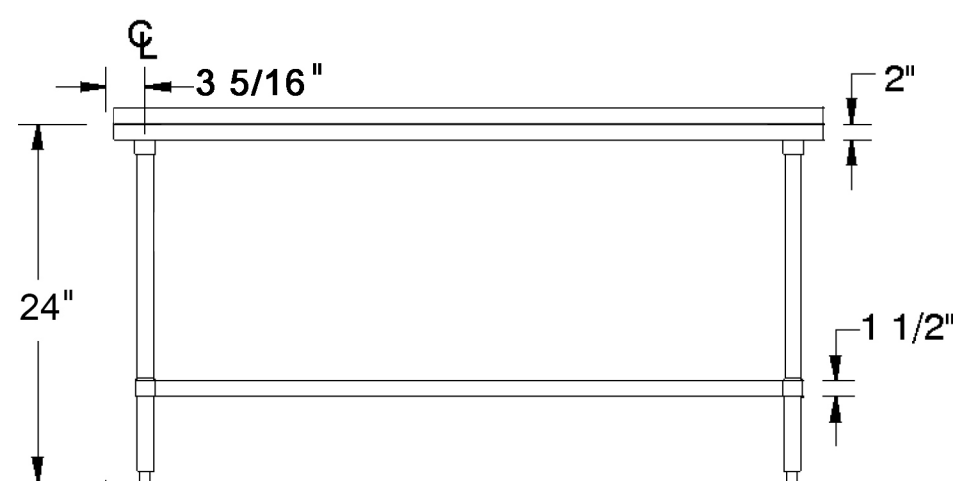

STAINLESS STEEL

EQUIPMENT STAND

PREMIUM Series - 2" turn up on left-rear-right sides - UNDERSHELF Style

Units 7 ft. and larger are furnished with six (6) legs

Manufactured in Mexico-China-Brazil-USA-Bahrain
Kitchen Hoods - HVAC - Tables - Chairs -
Sourcing - Glassware - Restaurant Decor Packages

Brent Gilbertson Mobile: 678-361-5559
Managing Partner / Founder Brent@BuyDirectFromSuppliers.com

Square Side Edges