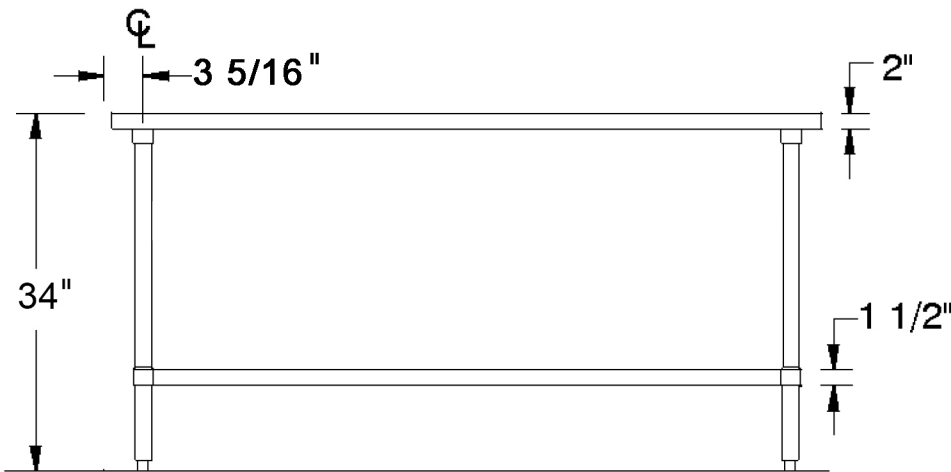

PROCUREMENT SERVICES FROM
BDFS
BuyDirectFromSuppliers.com
Manufactured in Mexico-China-Brazil-USA-Bahrain
Kitchen Hoods - HVAC - Tables - Chairs -
Sourcing - Glassware - Restaurant Decor Packages

Brent Gilbertson Mobile: 678-361-5559
Managing Partner / Founder Brent@BuyDirectFromSuppliers.com

Units 7 ft. and larger are furnished with six (6) legs