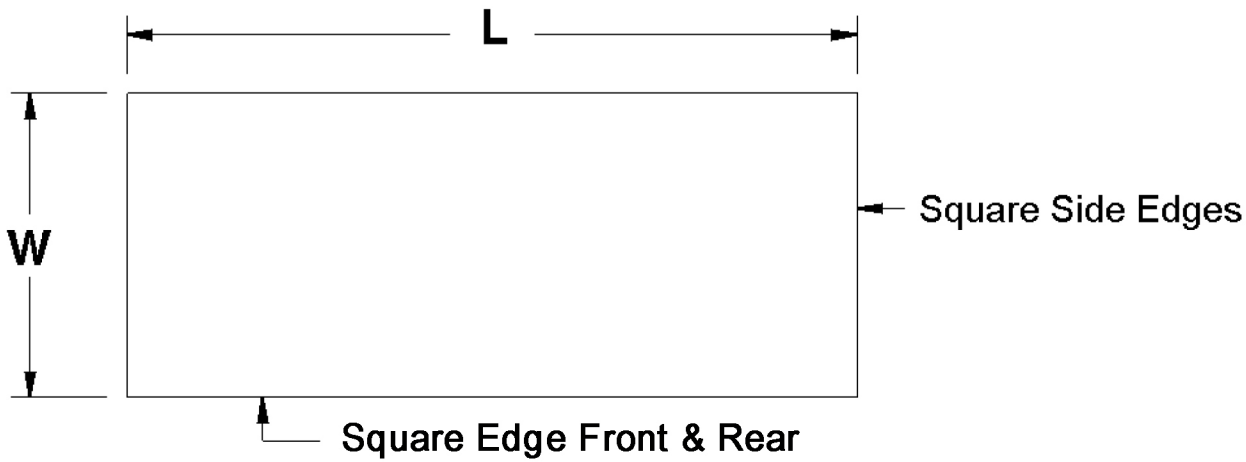

Manufactured in Mexico-China-Brazil-USA-Bahrain
Kitchen Hoods - HVAC - Tables - Chairs -
Sourcing - Glassware - Restaurant Decor Packages

Brent Gilbertson Mobile: 678-361-5559
Managing Partner / Founder Brent@BuyDirectFromSuppliers.com

Units 7 ft. and larger are furnished with six (6) legs