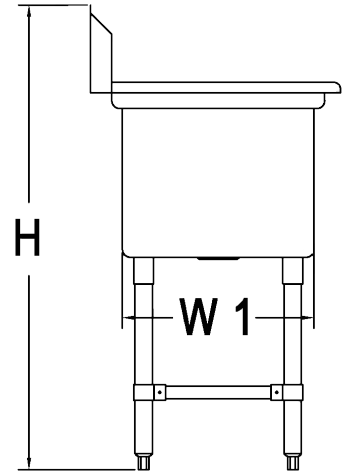

STAINLESS STEEL COMPARTMENT SINKS

COMPARTMENTS (WITHOUT DRAIN BOARD)