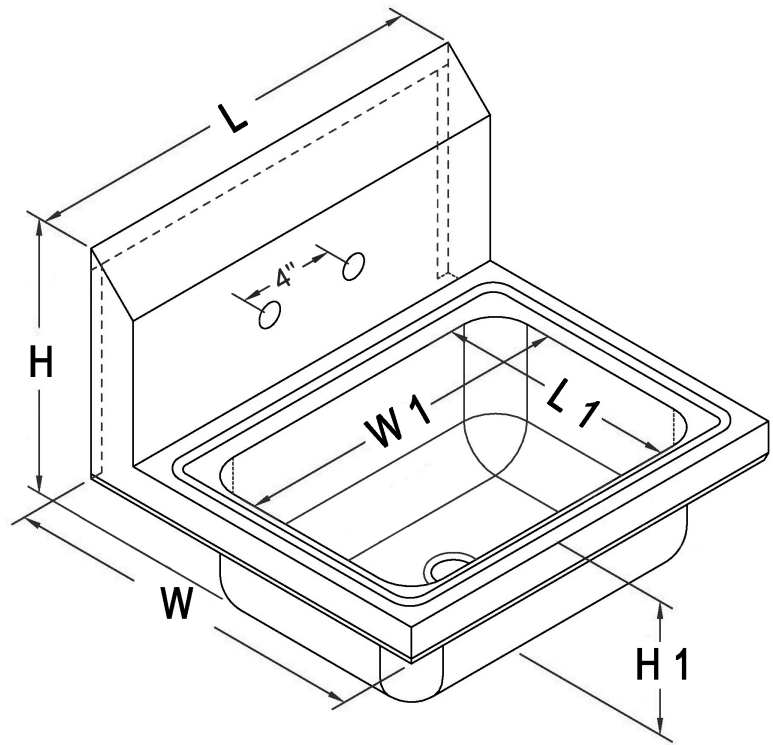

FEATURES:

20GA.304S/S space saver hand sink with drawn bowl
18GA.304S/S wall mounted clip
4" centers, 3-1/2" gooseneck spout faucet, no lead, included
1.5" drain basket included, carton box packing

Item #: _____ *Qty #:* _____
Model #: _____
Project #: _____

Model#	Description	Ga	Overall Size			Bowl Size		
			W	L	H	W1	L1	H1
BRSHS-1216	20GA.304S/S Hand Sink	20	16"	12"	13"	9"	9"	5"
BRSHS-1615	20GA.304S/S Hand Sink	20	15"	15-3/4"	13"	12-3/4"	10"	5"
BNHS-1715	20GA.304S/S Hand Sink	20	15-3/8"	17"	13-1/2"	14"	10"	5"