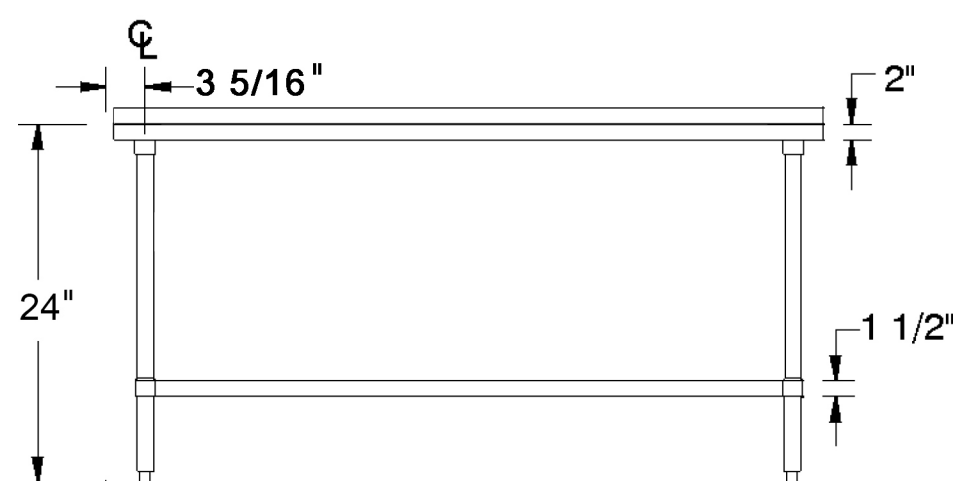

Units 7 ft. and larger are furnished with six (6) legs