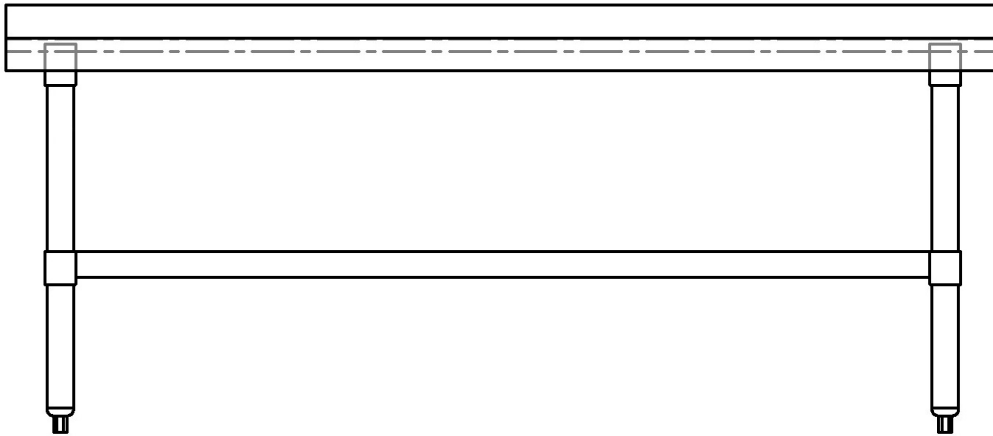

EQUIPMENT STAND

PREMIUM Series - 2" turn up on left-rear-right sides - UNDERSHELF Style