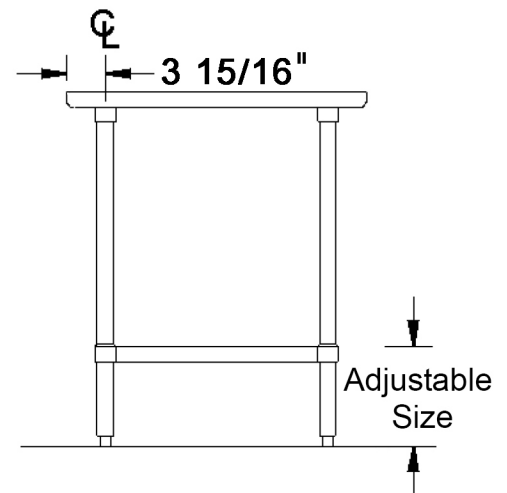

PROCUREMENT SERVICES FROM
BDFS
BuyDirectFromSuppliers.com
Manufactured in Mexico-China-Brazil-USA-Bahrain
Kitchen Hoods - HVAC - Tables - Chairs -
Sourcing - Glassware - Restaurant Decor Packages

Brent Gilbertson Mobile: 678-361-5559
Managing Partner / Founder Brent@BuyDirectFromSuppliers.com

Units 7 ft. and larger are furnished with six (6) legs