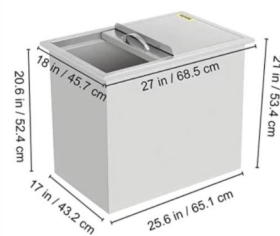

BACKSPLASH VERSION FOR OPTION

DIB464242